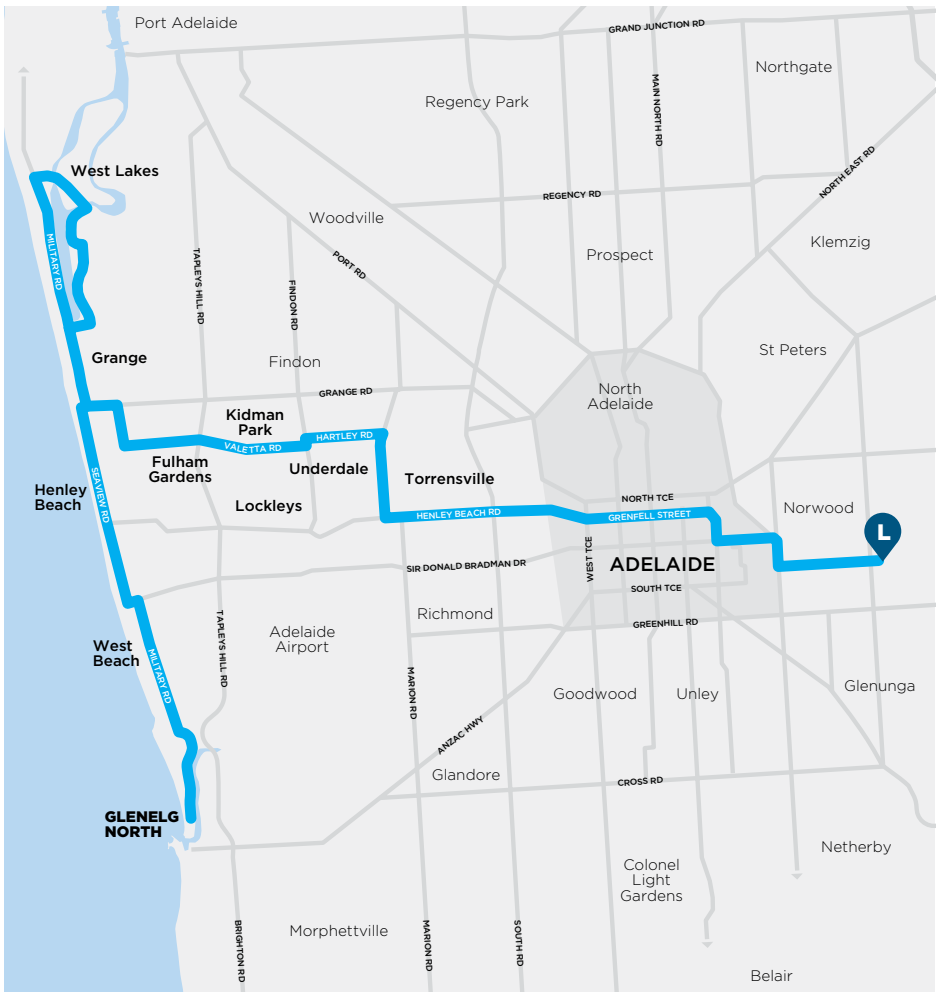

BUS STOP LOCATION / STOP NUMBER	AM	PM
Seventh Ave, St Peters (St Peters Bakehouse)	7:47	4:00
Harrow Rd, St Peters	7:48	3:59
Cnr Fullarton & King William St, Kent Town	-	3:54
The Parade, Kent Town (BP)	7:52	3:50
Osmond Tce, Norwood (Hungarian Club)	7:57	3:50
Loreto College - Talbot Grove	8:10	3:45

North East

BUS STOP LOCATION / STOP NUMBER	AM	PM
Main St, Mawson Lakes - Stop 34L	7:05	5:00
Montague Rd, Ingle Farm (all future stops)	7:12	4:50
Reservoir Rd, Modbury (Civic Park)	7:20	4:41
Grand Junction Road, Hope Valley, Stop 39	7:24	4:34
Lower North East Rd, Highbury - Stop 42	7:27	4:28
Lower North East Rd, Dernancourt - Stop 28	7:32	4:23
Lower North East Rd, Paradise - Stop 27	7:33	4:22
Newton Central Shopping Centre	7:38	4:17
Gorge Rd, Newton - Stop 29	7:40	4:15
Stradbroke Rd, Newton - Stop 29	7:43	4:11
Arcoona Ave, Morialta	7:46	4:08

Western Suburbs

BUS STOP LOCATION / STOP NUMBER	AM	PM
King St, Glenelg North	7:02	4:59
Military Rd, West Beach - Stop 17	7:05	4:58
Military Rd, West Beach (Cnr Rockingham St)	7:10	4:54
Seaview Rd, Henley Beach - Stop 23B	7:12	4:52
Seaview Rd, Henley Beach (Henley Square)	7:13	4:49
West Lakes Rowing	7:25	-
Grange Rd, Grange - Stop 29A	7:36	4:44
Cudmore Tce, Henley Beach (Western Community)	7:37	4:43
Marlborough St, Fulham Gardens - Stop 27	7:39	4:41
Valetta Rd, Kidman Park - Stop 21	7:42	4:39

BUS STOP LOCATION / STOP NUMBER	AM	PM
Rowells Rd, Lockleys - Stop 208	7:47	4:35
Henley Beach Rd, Underdale - Stop 10	7:48	4:33
Henley Beach Rd, Torrensville - Stop 5	7:52	4:28
Glover Ave, Adelaide (Cnr West Tce)	7:57	4:24
Currie St, Adelaide (Hudsons Cafe, near Topham Mall)	8:05	-
Morphett St, Adelaide (TAFE near Currie St)	-	4:16
Grenfell St, Adelaide (Opposite RAA) - Stop G3	8:05	3:56
Kensington Rd, Rose Park	8:08	3:54
Loreto College - Talbot Grove	8:13	3:45