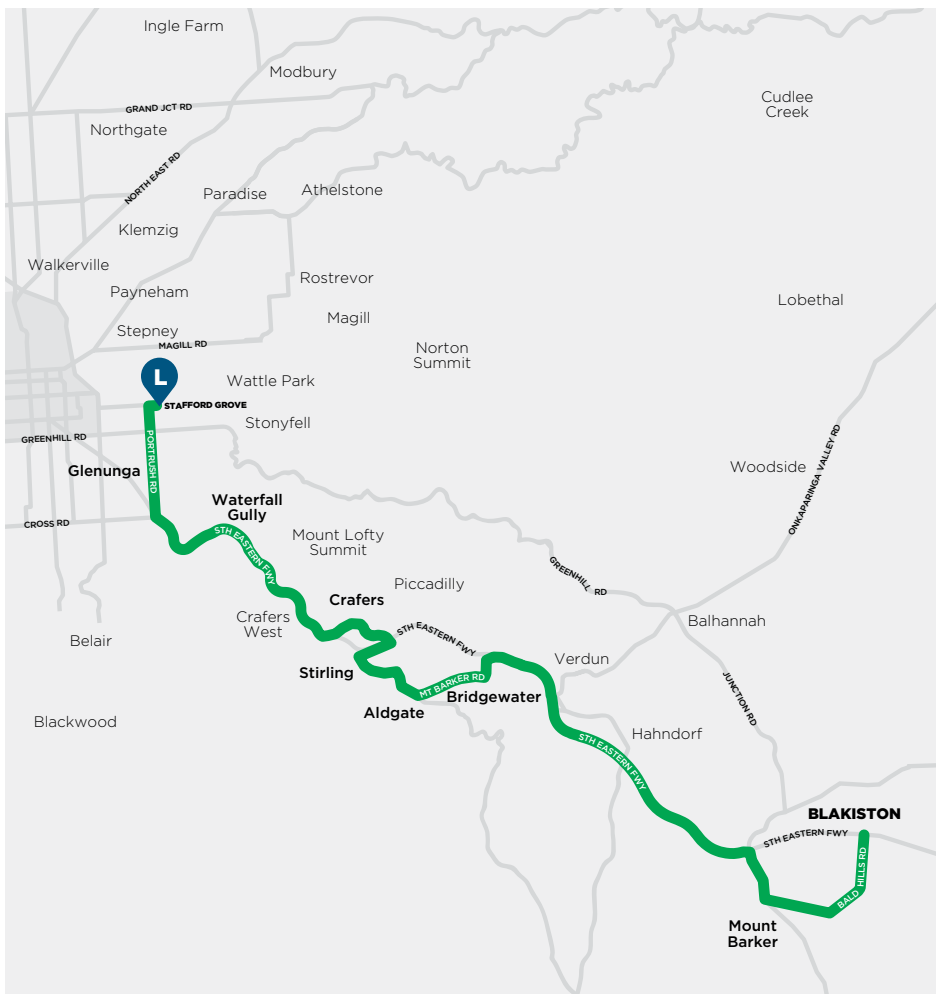

Adelaide Hills

BUS STOP LOCATION / STOP NUMBER	AM	PM
Blakiston	7:07	4:45
Bald Hills Rd, Mt Barker (Laratinga Wetlands)	7:15	4:48
2 Alexandra Rd, Mt Barker (Rage Cage)	7:20	4:35
Bridgewater Rd, Bridgewater (Oval)	7:37	4:20
Mt Barker Rd & Eton St, Aldgate - Stop 43	7:41	4:16
Mt Barker Rd, Aldgate (Wattyl & Solver) - Stop 42	7:43	4:15
Mt Barker Rd, Stirling (Police Station) - Stop 37	7:48	-
Mt Barker Rd, Stirling (Commonwealth Bank)	-	4:10
Mt Barker Rd, Stirling - Stop 31	-	4:08
Piccadilly Rd, Stirling	-	4:06

BUS STOP LOCATION / STOP NUMBER	AM	PM
Princes Hwy, Crafers West (Bus Interchange)	7:53	4:05
Portrush Rd, Glen Osmond - Stop 17	8:05	3:53
Portrush Rd, Glenunga - Stop 13	8:07	3:51
Loreto College - Stafford Grove	8:15	3:45