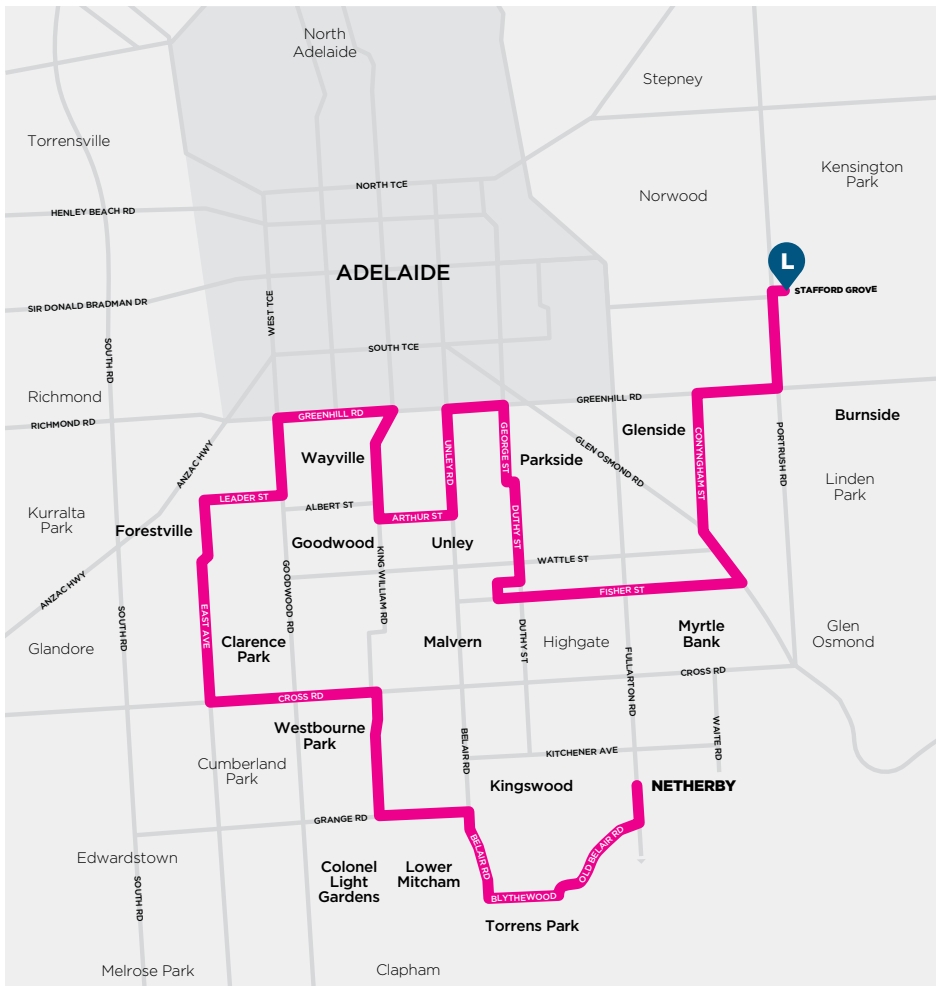

Western Suburbs

BUS STOP LOCATION / STOP NUMBER	AM	PM
King St, Glenelg North	7:02	4:59
Military Rd, West Beach - Stop 17	7:05	4:58
Military Rd, West Beach (Cnr Rockingham St)	7:10	4:54
Seaview Rd, Henley Beach - Stop 23B	7:12	4:52
Seaview Rd, Henley Beach (Henley Square)	7:13	4:49
West Lakes Rowing	7:25	-
Grange Rd, Grange - Stop 29A	7:36	4:44
Cudmore Tce, Henley Beach (Western Community)	7:37	4:43
Marlborough St, Fulham Gardens - Stop 27	7:39	4:41
Valetta Rd, Kidman Park - Stop 21	7:42	4:39

BUS STOP LOCATION / STOP NUMBER	AM	PM
Rowells Rd, Lockleys - Stop 208	7:47	4:35
Henley Beach Rd, Underdale - Stop 10	7:48	4:33
Henley Beach Rd, Torrensville - Stop 5	7:52	4:28
Glover Ave, Adelaide (Cnr West Tce)	7:57	4:24
Currie St, Adelaide (Hudsons Cafe, near Topham Mall)	8:05	-
Morphett St, Adelaide (TAFE near Currie St)	-	4:16
Grenfell St, Adelaide (Opposite RAA) - Stop G3	8:05	3:56
Kensington Rd, Rose Park	8:08	3:54
Loreto College - Talbot Grove	8:13	3:45

Unley & Inner South East

BUS STOP LOCATION / STOP NUMBER	AM	PM
Mitcham Square, Lower Mitcham – Stop 14	7:10	4:56
Sussex Tce, Westbourne Park – Stop 14	7:17	4:49
Cross Road, Unley Park (South side) – Stop 173	7:19	-
Leah St, Forestville – Stop 7	7:26	4:37
Leader St, Wayville – Stop 5	7:28	4:35
Goodwood Rd, Wayville – Stop 2	7:30	4:31
King William Rd, Wayville – Stop 2	7:35	4:26
King William Rd, Goodwood – Stop 4	7:36	4:24
King William Rd, Goodwood – Stop 5	7:38	4:22
Arthur St, Unley (Childcare Centre)	7:39	4:19

Adelaide Hills

BUS STOP LOCATION / STOP NUMBER	AM	PM
Blakiston	7:07	4:45
Bald Hills Rd, Mt Barker (Laratinga Wetlands)	7:15	4:48
2 Alexandra Rd, Mt Barker (Rage Cage)	7:20	4:35
Bridgewater Rd, Bridgewater (Oval)	7:37	4:20
Mt Barker Rd & Eton St, Aldgate - Stop 43	7:41	4:16
Mt Barker Rd, Aldgate (Wattyl & Solver) - Stop 42	7:43	4:15
Mt Barker Rd, Stirling (Police Station) - Stop 37	7:48	-
Mt Barker Rd, Stirling (Commonwealth Bank)	-	4:10
Mt Barker Rd, Stirling - Stop 31	-	4:08
Piccadilly Rd, Stirling	-	4:06